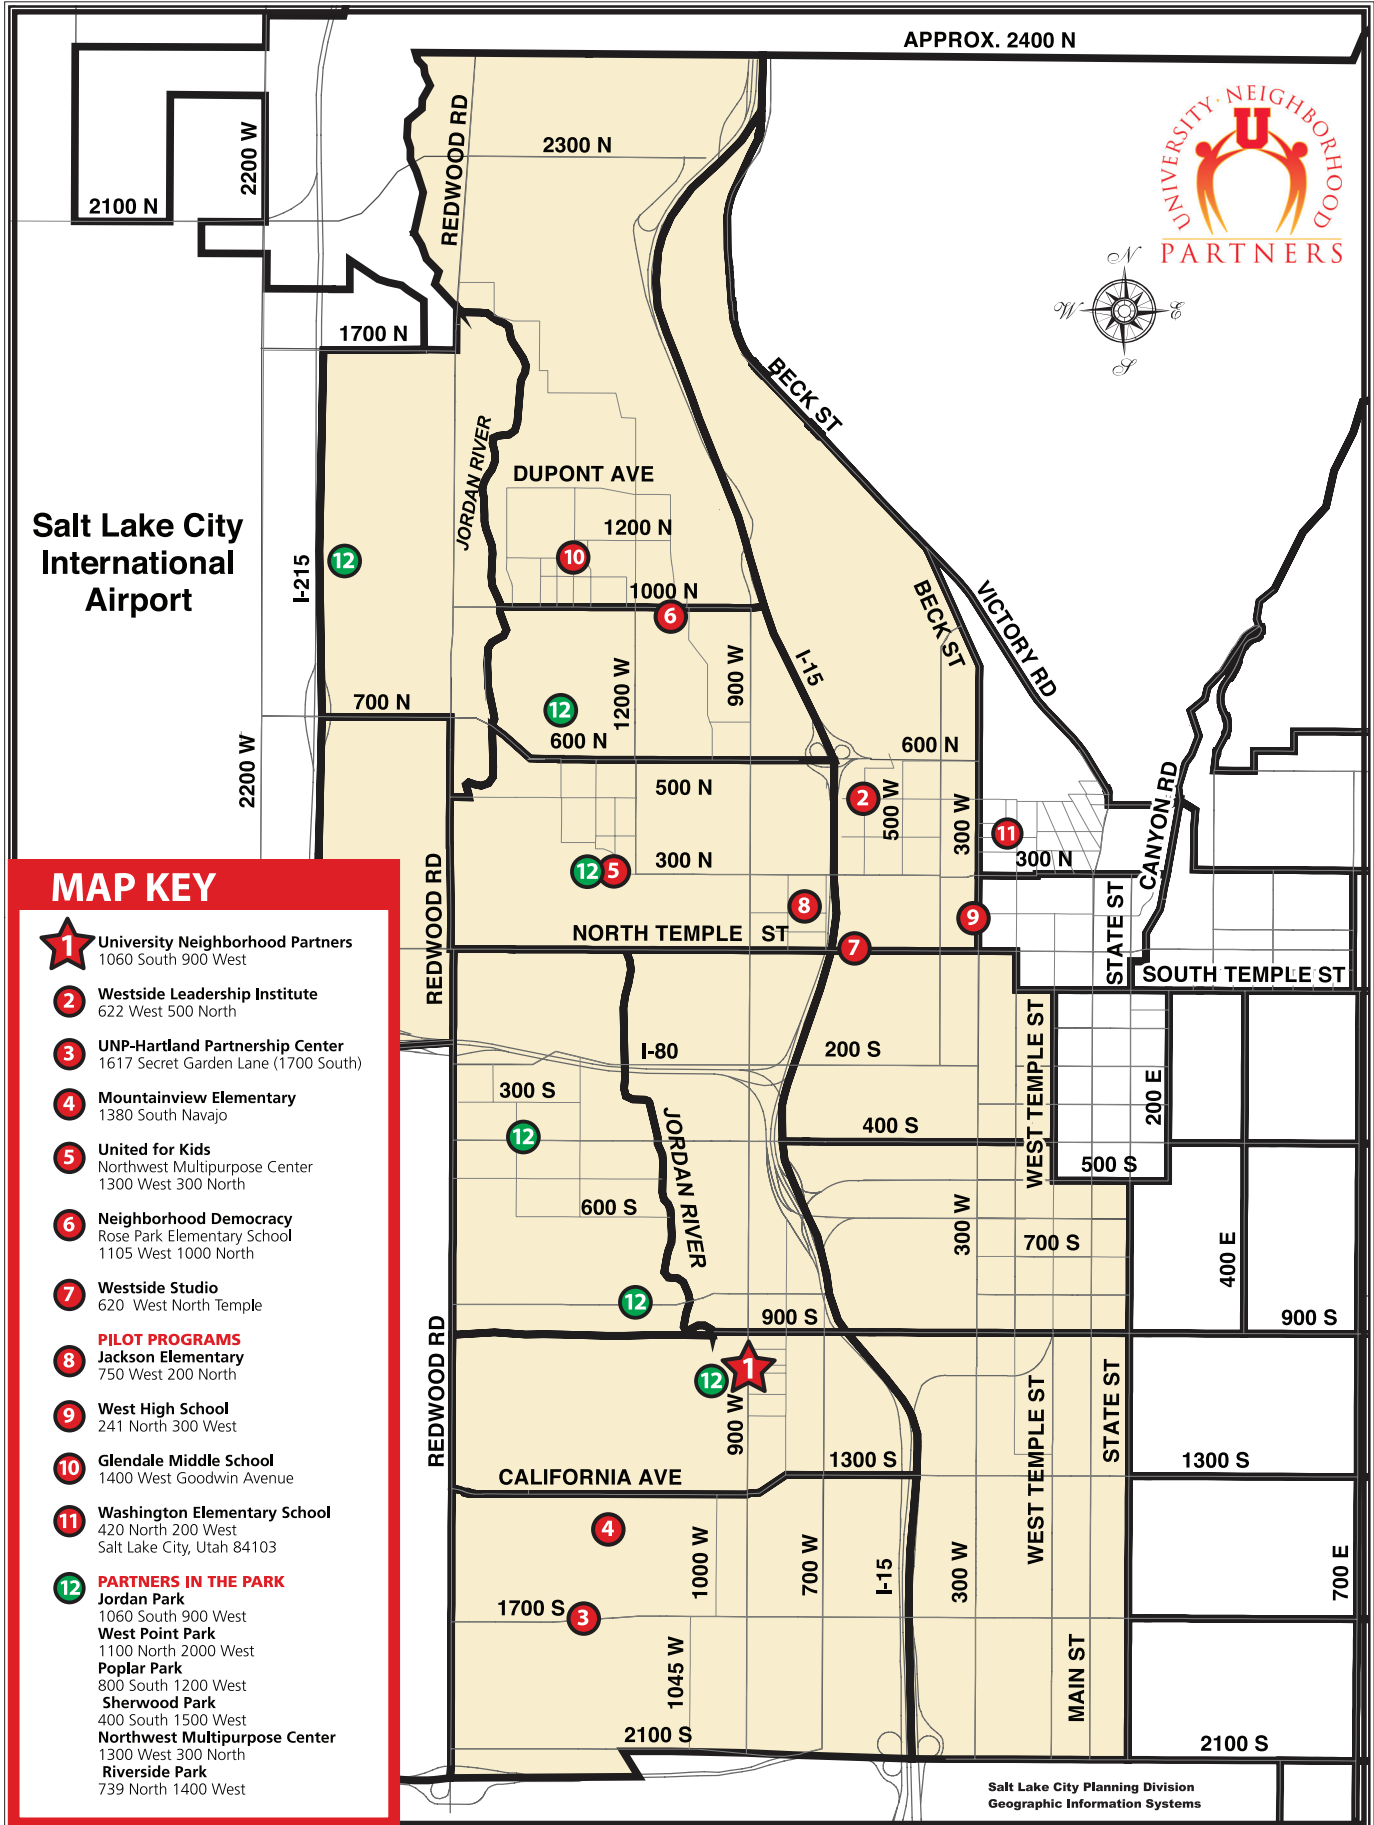

THE UNIVERSITY OF UTAH  
**University Neighborhood Partners**  
*Creating Pathways to Higher Education*

**MAP KEY**

- 1** University Neighborhood Partners  
1060 South 900 West
- 2** Westside Leadership Institute  
622 West 500 North
- 3** UNP-Hartland Partnership Center  
1617 Secret Garden Lane (1700 South)
- 4** Mountainview Elementary  
1380 South Navajo
- 5** United for Kids  
Northwest Multipurpose Center  
1300 West 300 North
- 6** Neighborhood Democracy  
Rose Park Elementary School  
1105 West 1000 North
- 7** Westside Studio  
620 West North Temple
- 8** **PILOT PROGRAMS**  
Jackson Elementary  
750 West 200 North
- 9** West High School  
241 North 300 West
- 10** Glendale Middle School  
1400 West Goodwin Avenue
- 11** Washington Elementary School  
420 North 200 West  
Salt Lake City, Utah 84103
- 12** **PARTNERS IN THE PARK**  
 Jordan Park  
1060 South 900 West  
 West Point Park  
1100 North 2000 West  
 Poplar Park  
800 South 1200 West  
 Sherwood Park  
400 South 1500 West  
 Northwest Multipurpose Center  
1300 West 300 North  
 Riverside Park  
739 North 1400 West